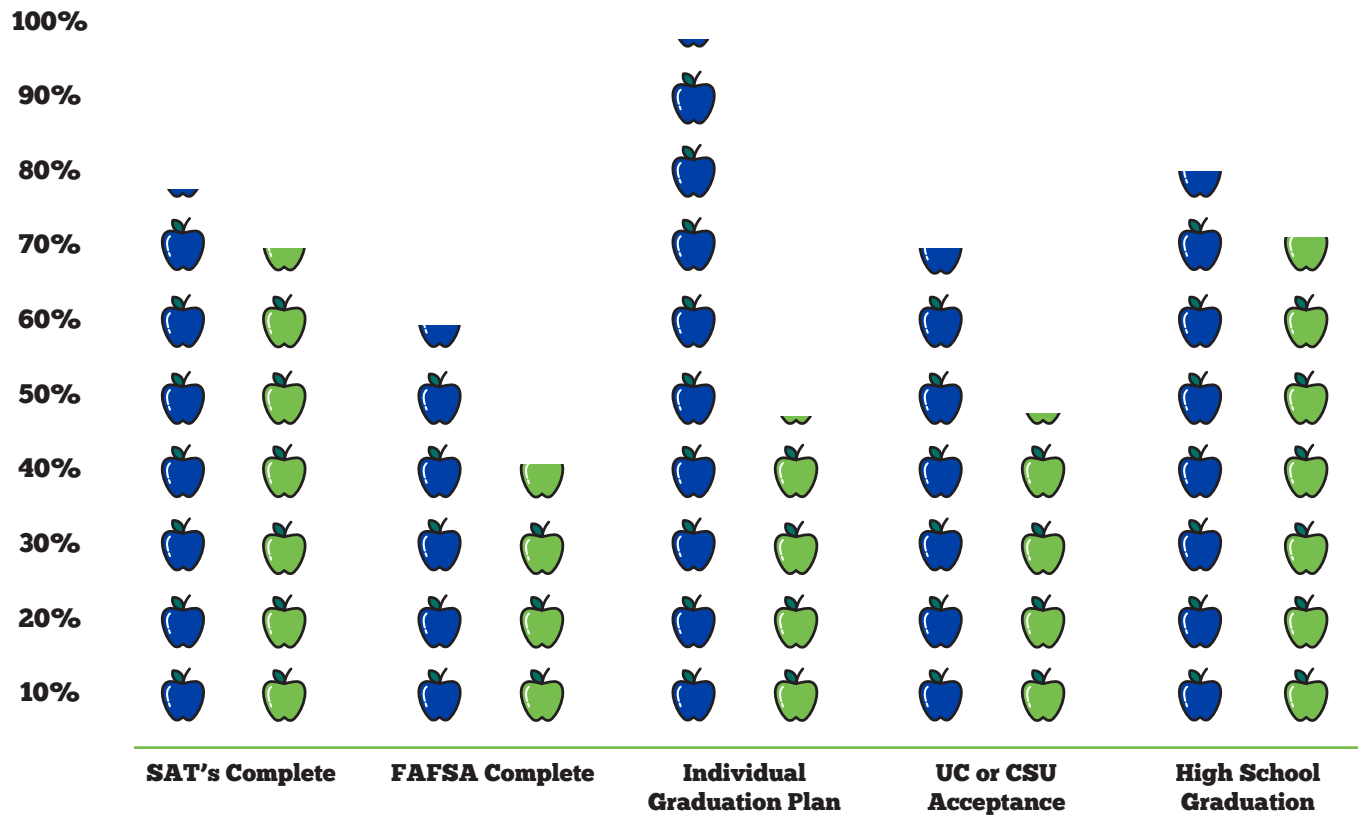

Los Angeles Education Partnership College & Career Readiness

Los Angeles Education Partnership
Los Angeles Unified School District

Quick Facts

- LAEP Partner School Social Justice Humanitas Academy's graduation rate was 95% compared to LAUSD's overall rate of 82% in 2014-15.
- More than 1,200 students participated in college and career mock interviews with an industry professional in 2015-2016.
- In LAEP's Early Childhood program, 97% of parents improved how they helped their children with learning in 2015-2016.

For more information, please contact
Tina Demirdjian, tdemirdjian@laep.org
Los Angeles Education Partnership
202 W. 1st Street, Suite 6-0410
Los Angeles, CA 90012
213-622-5237, ext. 240
www.laep.org
One Zip Code for Education

LOS ANGELES
EDUCATION
PARTNERSHIP